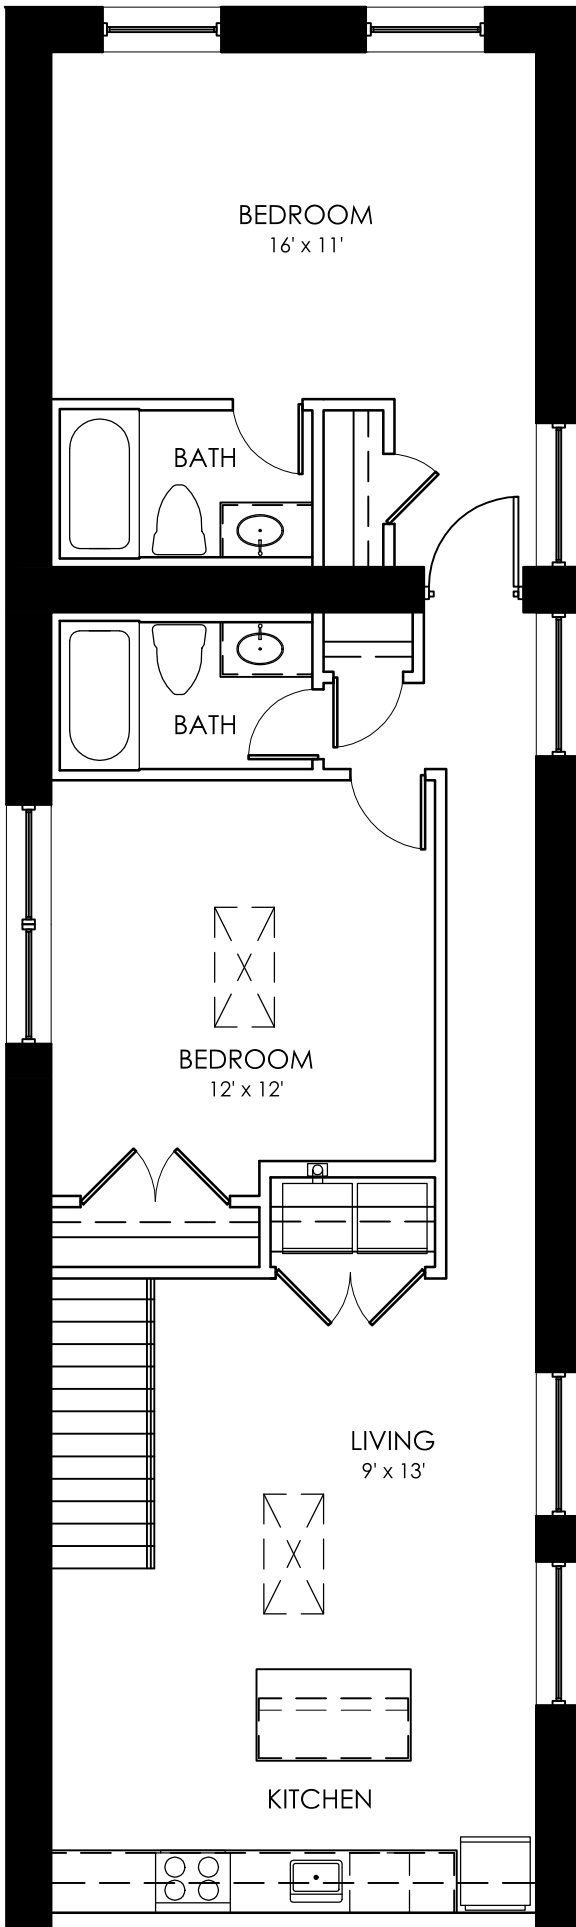

IMPERIAL LOFTS

theimperiallofts.com
434-362-0116

DISCLAIMER: Square footage and dimensional data is approximate. Unit layouts are for general reference only and are not intended to depict precisely the as-built conditions. Drawings are not to scale and are subject to change.

UNIT: 202
1,242 SQ. FT.

UNIT: 202 ENTRY