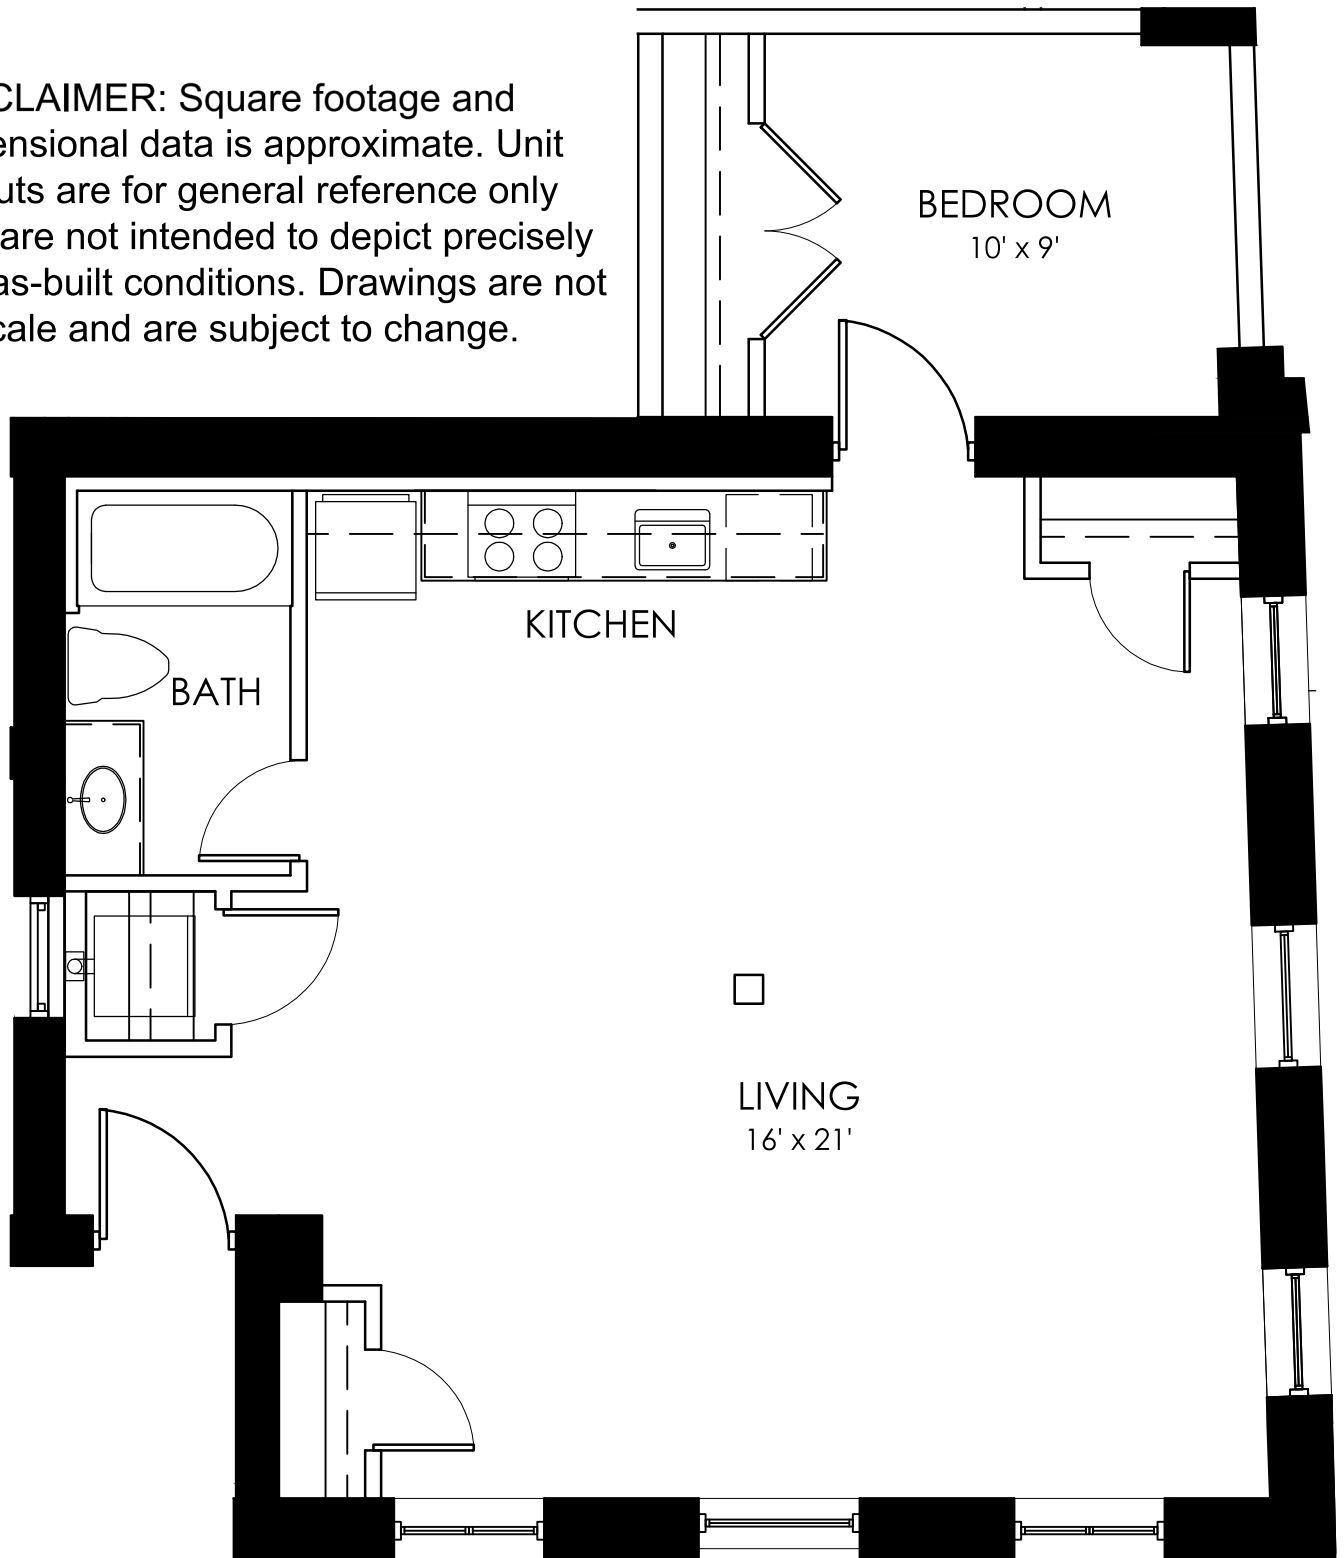

IMPERIAL LOFTS

theimperiallofts.com
434-362-0116

DISCLAIMER: Square footage and dimensional data is approximate. Unit layouts are for general reference only and are not intended to depict precisely the as-built conditions. Drawings are not to scale and are subject to change.

UNIT: 316
840 SQ. FT.